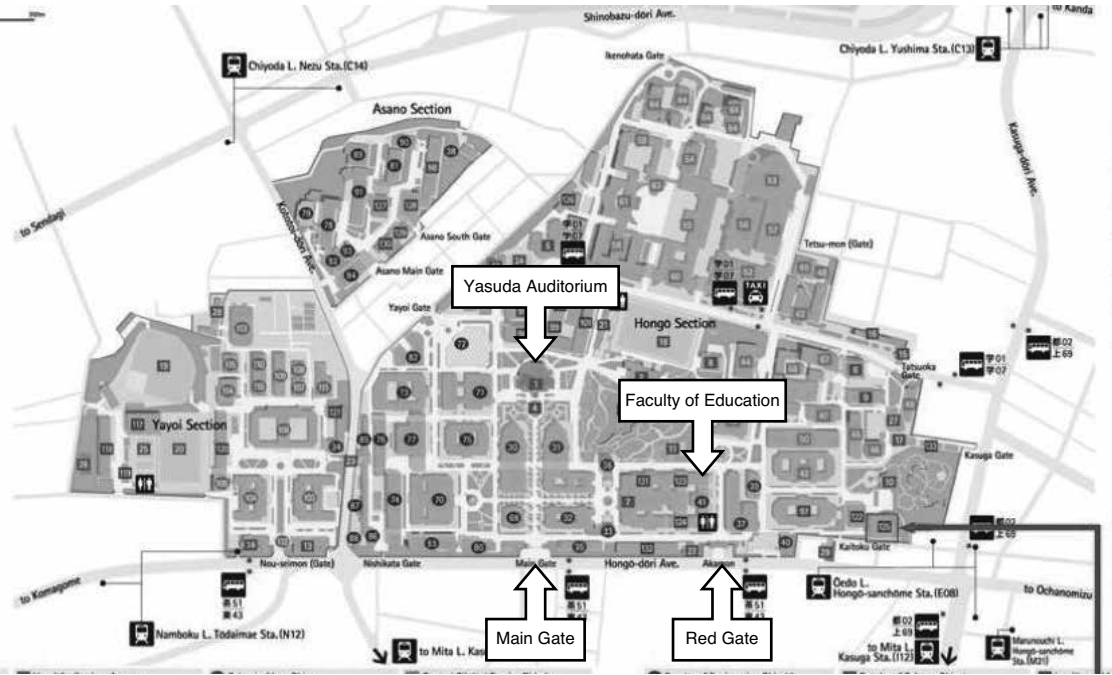

# Campus Access and Campus Map The University of Tokyo August 5

The nearest subway stations to the **Hongo campus** of The University of Tokyo are Hongo Sanchoime on the Marunouchi Line and Todaimae on the Namboku Line . ( 5 minutes walk from each station to the main gate.)

# Campus Access and Campus Map: Gakushuin University August 6-8